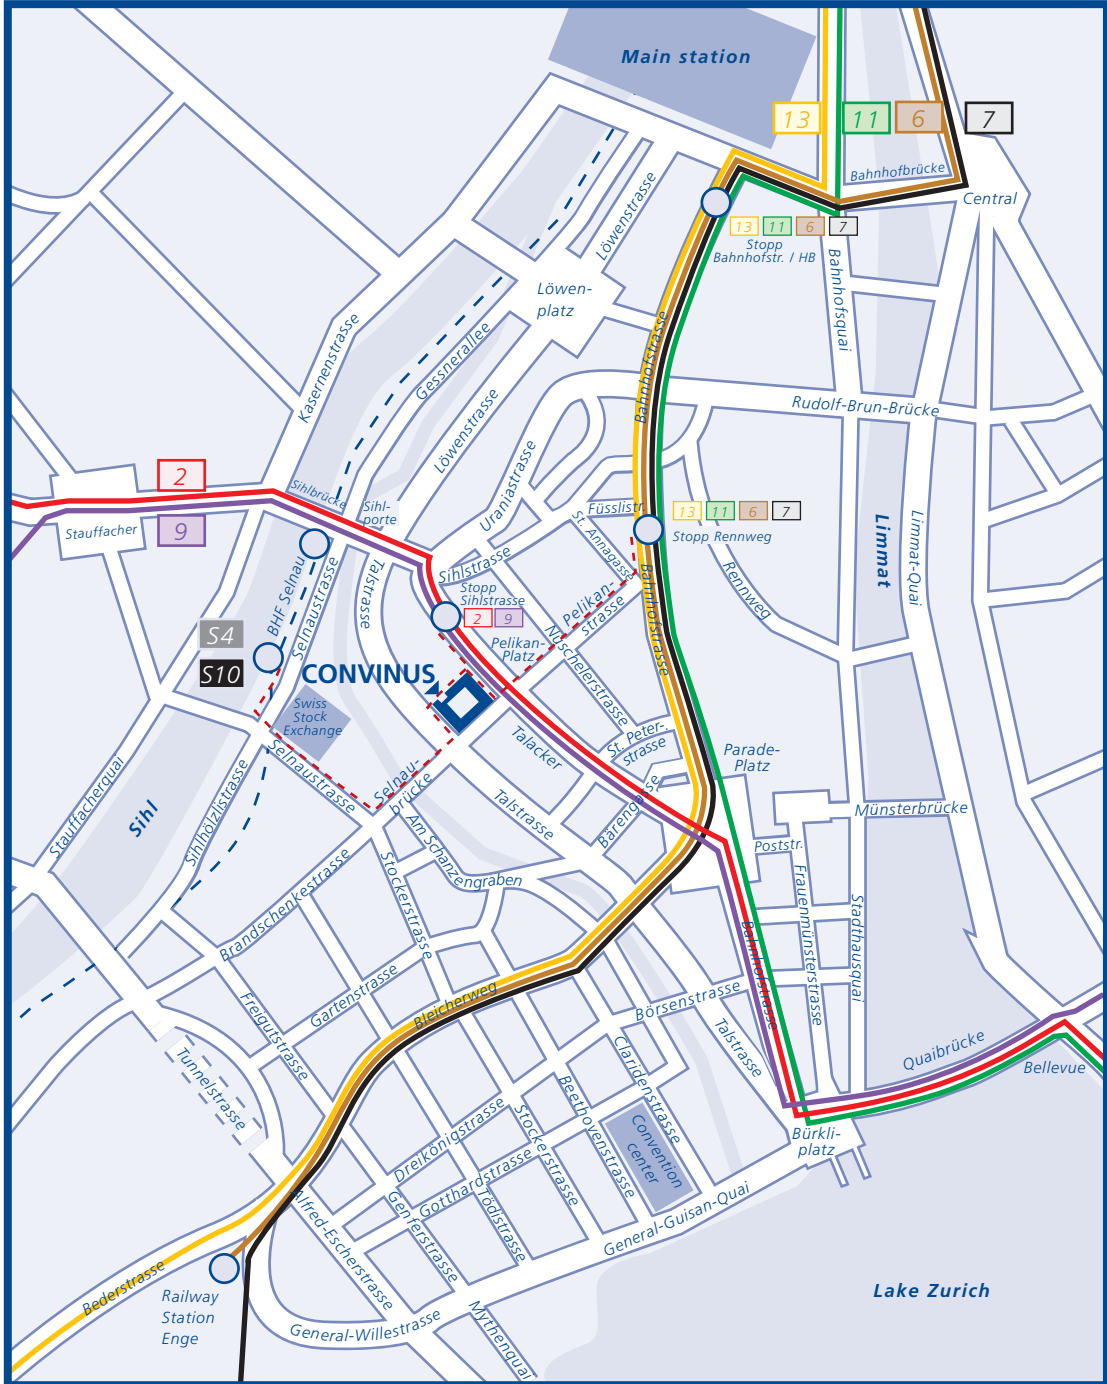

## LOCATION MAP (Arrival by public transportation)

--- Footway to CONVINUS (1-5 minutes)

CONVINUS  
International Employment Solutions  
Talstrasse 70 · CH-8001 Zurich  
Tel. +41 (0)44 250 20 20 · Fax +41 (0)44 250 20 22  
info@convinus.com · www.convinus.com